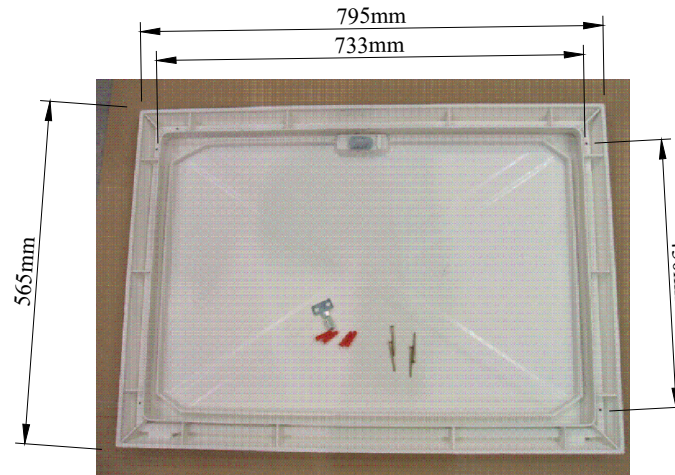

6 5 4 3 2 1

D

D

30mm

Supplied with
4 No. 3.5mm x 50mm
screws plus rawl plugs,
Door,
Key,
and 35mm tall Door Frame.

C

C

B

B

A

A

DRAWN BY JK	DRAWING DATE (DD/MM/YY) 13-05-20	EFFECTIVE DATE: (DD/MM/YY) 13-05-20	PRODUCT NAME: Large Electrical Meter Box Outer Door & Frame		PRODUCT NUMBER: 221386	ACC NUMBER: ED0007	
TOLERANCE:			UNITS: mm	SCALE: NOT TO SCALE	DRAWING TYPE:		
MATERIAL: GRP			DRWG NO:	TANK REVISION:	REV. NO. 000	PAGE SIZE:A4	
JOB NUMBER:			WEIGHT (KG):	PROJECT NO:	ECO NO:	COUNTRY:	