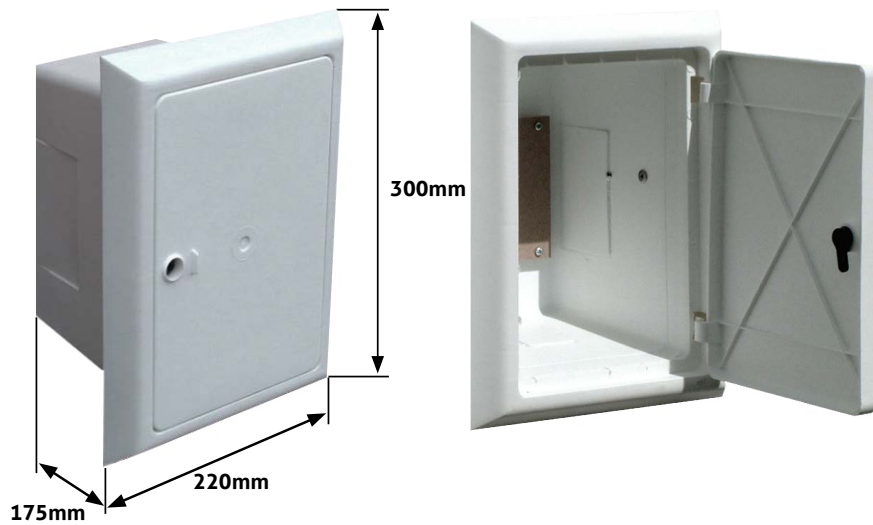

METER BOXES

BY TRICEL

40+ YEARS
TECHNICAL
EXPERIENCE

CABLE BOX ETU TELECOM RECESSED

FOR EIR/EIRCOM/PURE TELECOM/SKY/VIRGIN/CHORUS
NTL/ALL OTHER DOMESTIC SERVICES

STOCK CODE: 220913

TRICEL

CONSTRUCTION

STOCK CODE:
220913

CABLE BOX ETU TELECOM RECESSED

FOR EIR/EIRCOM/PURE TELECOM/SKY/VIRGIN/CHORUS/
NTL/ALL OTHER DOMESTIC SERVICES

**METER
BOXES**
BY TRICEL

40+
YEARS
TECHNICAL
EXPERIENCE

DIMENSIONS

Box: 300mm high x 220mm wide x 175mm deep.

Door: 248mm high x 168mm wide*.

Opening required: 232mm high x 152mm wide x 150mm deep.

SPECIFICATION & KEY FEATURES

- Hinges on the right.
- Lockable doors.
- Timber backboard.
- Corrosion resistant - PVC.
- Replacement doors available (220914).
- Multiple cable entry points inside of the box.
- Recessed box for exterior walls giving easy access to network equipment.