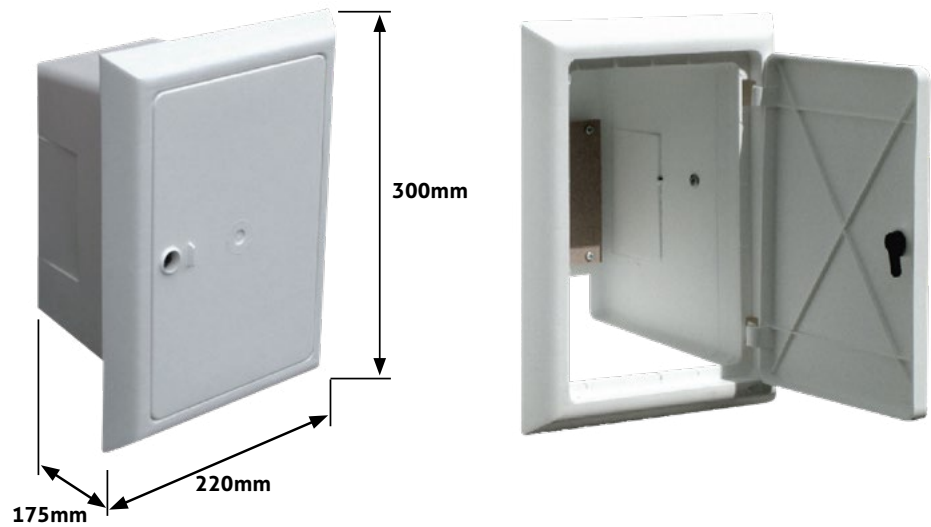

METER BOXES

BY TRICEL

40+ YEARS
TECHNICAL
EXPERIENCE

CABLE BOX ETU TELECOM RECESSED

FOR EIR/EIRCOM/PURE TELECOM/SKY/VIRGIN/CHORUS
NTL/ALL OTHER DOMESTIC SERVICES

STOCK CODE: 220913

TRICEL

GENERATIONS OF INNOVATION

STOCK CODE:
220913

CABLE BOX ETU TELECOM RECESSED

FOR EIR/EIRCOM/PURE TELECOM/SKY/VIRGIN/CHORUS/
NTL/ALL OTHER DOMESTIC SERVICES

**METER
BOXES**
BY TRICEL

40+
YEARS
TECHNICAL
EXPERIENCE

DIMENSIONS

Box: 300mm high x 220mm wide x 175mm deep.

Door: 248mm high x 168mm wide*.

Opening required: 232mm high x 152mm wide x 150mm deep.

SPECIFICATION & KEY FEATURES

- Hinges on the right.
- Lockable doors.
- Timber backboard.
- Corrosion resistant - PVC.
- Replacement doors available (220914).
- Multiple cable entry points inside of the box.
- Recessed box for exterior walls giving easy access to network equipment.