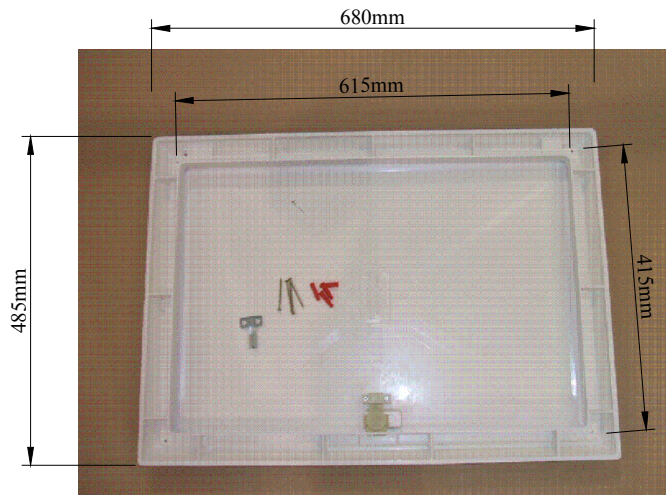

6 | 5 | 4 | 3 | 2 | 1

D

D

35mm

Supplied with
4 No. 3.5mm x 50mm
screws plus rawl plugs,
Door,
Key,
and 35mm tall Door Frame.

C

C

B

B

A

A

DRAWN BY	DRAWING DATE (DD/MM/YY)	EFFECTIVE DATE: (DD/MM/YY)	PRODUCT NAME: Standard Electrical Meter Outer Door & Frame		PRODUCT NUMBER: 221388	ACC NUMBER: ED0001
JK	13-05-20	13-05-20				
TOLERANCE:			UNITS: mm	SCALE: NOT TO SCALE	DRAWING TYPE:	
MATERIAL: GRP			DRWG NO:	TANK REVISION:	REV. NO.	PAGE SIZE:A4
JOB NUMBER:			WEIGHT (KG):	PROJECT NO:	ECO NO:	COUNTRY: