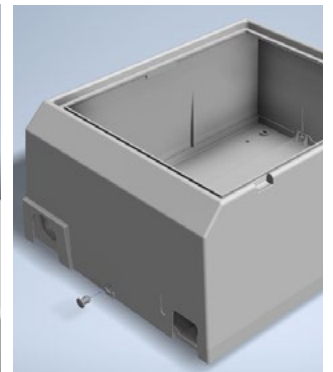

# SURFACE MOUNTED GAS METER BOX COVER FIXING STUDS

Fixing solution for Mark 2 surface mounted front cover with the back frame.

Quantity: Six studs per pack.

## DIMENSIONS:

10mm shank diameter, 16mm head diameter, 17mm total height.

In-situ Stud fitted with Mark 2  
Surface meter boxes.

Easy push-fit installation images