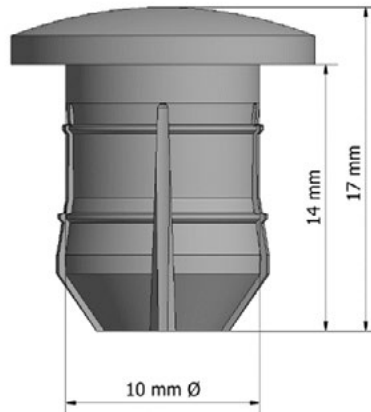

# METER BOXES

BY TRICEL

**40+** YEARS  
TECHNICAL  
EXPERIENCE

**SURFACE MOUNTED GAS METER  
BOX COVER FIXING STUDS**

STOCK CODE: EK0005

**TRICEL**

GENERATIONS OF INNOVATION

STOCK CODE:  
EK0005

# SURFACE MOUNTED GAS METER BOX COVER FIXING STUDS

Fixing solution for Mark 2 surface mounted front cover with the back frame.

Quantity: Six studs per pack.

## DIMENSIONS:

10mm shank diameter, 16mm head diameter, 17mm total height.

In-situ Stud fitted with Mark 2  
Surface meter boxes.

Easy push-fit installation images