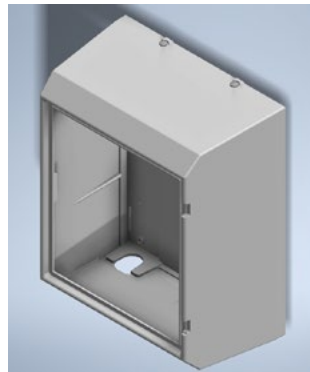

# METER BOXES

BY TRICEL

**40+** YEARS  
TECHNICAL  
EXPERIENCE

**SURFACE MOUNTED GAS METER  
BOX COVER FIXING STUDS**

STOCK CODE: EK0005

**TRICEL**

GENERATIONS OF INNOVATION

STOCK CODE:  
EK0005

# SURFACE MOUNTED GAS METER BOX COVER FIXING STUDS

Fixing solution for Mark 2 surface mounted front cover with the back frame.

Quantity: Six studs per pack.

## DIMENSIONS:

10mm shank diameter, 16mm head diameter, 17mm total height.

In-situ Stud fitted with Mark 2  
Surface meter boxes.

Easy push-fit installation images

## ASSOCIATED PRODUCTS:

Mark 2 surface Mounted Gas Box  
Door and Frame (GD0004)

UK Standard Mark 2 Surface  
Mounted Gas Meter Box (GB0002)

Mark 2 Surface Mounted Electric  
Meter Box (EB0022)

**METER  
BOXES**  
BY TRICEL