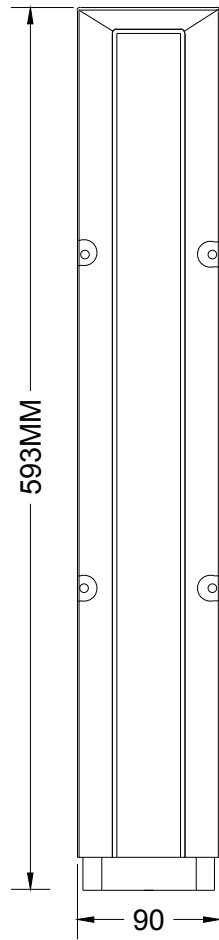

6 | 5 | 4 | 3 | 2 | 1

70

SIDE ELEVATION

FRONT ELEVATION

ENLARGED VIEW

A	DRAWN BY	DRAWING DATE (DD/MM/YY)	EFFECTIVE DATE: (DD/MM/YY)	PRODUCT NAME: Meter Box Gas Riser 32mm		PRODUCT NUMBER: 221331	ACC NUMBER: M250	
	DOS	00/00/00	N/A					
TOLERANCE: +/-5mm Unless Specified		UNITS:mm	SCALE: NOT TO SCALE	DRAWING TYPE: Sales				
MATERIAL: GRP		DRWG NO: N/A	TANK REVISION: N/A	REV. NO. 000		PAGE SIZE: A4		
JOB NUMBER: N/A		WEIGHT (KG): N/A	PROJECT NO: N/A	ECO NO: N/A		COUNTRY: N/A		

6 | 5 | 4 | 3 | 2 | 1