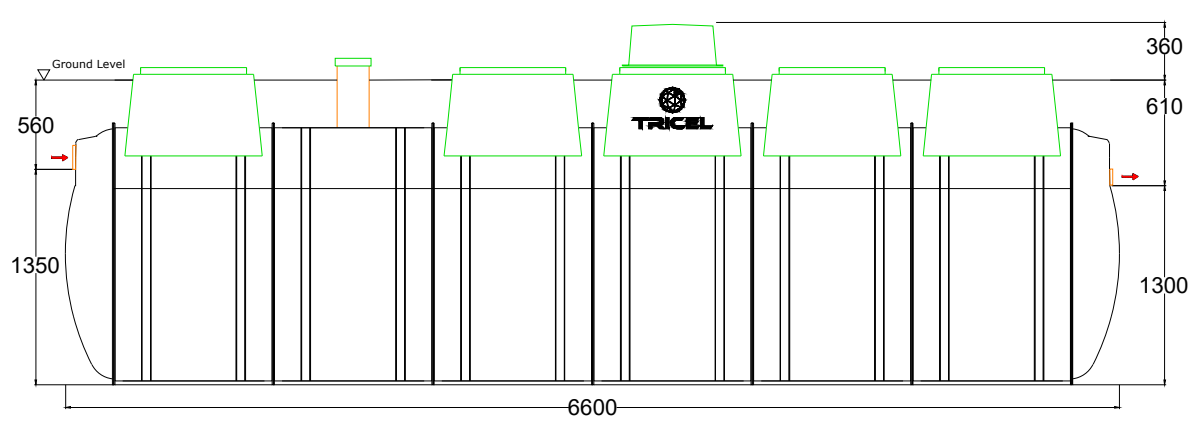

6 | 5 | 4 | 3 | 2 | 1

D

D