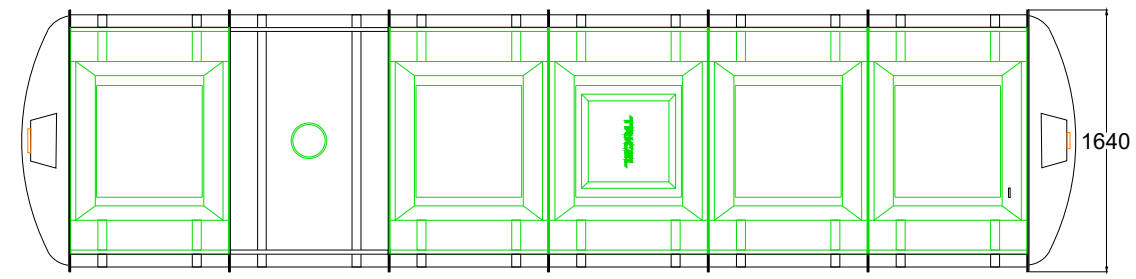

6 | 5 | 4 | 3 | 2 | 1

D

D

C

C

B

B

A

A

DRAWN BY NR	DRAWING DATE (DD/MM/YY) 16/11/16	EFFECTIVE DATE: (DD/MM/YY) 18/11/16	PRODUCT NAME: Novo IE 24 Gravity		PRODUCT NUMBER: 221097	ACC NUMBER: TGIE2401		
TOLERANCE: +/-5mm unless Specified			MATERIAL: GRP	SCALE: NOT TO SCALE	DRAWING TYPE: SALES			
UNITS: mm			DRWG NO: N/A	TANK REVISION: AE	REV. NO. 000			PAGE SIZE: A4
JOB NUMBER: N/A			WEIGHT (KG): 700	PROJECT NO: N/A	ECO NO: N/A			COUNTRY: Ireland

6 | 5 | 4 | 3 | 2 | 1