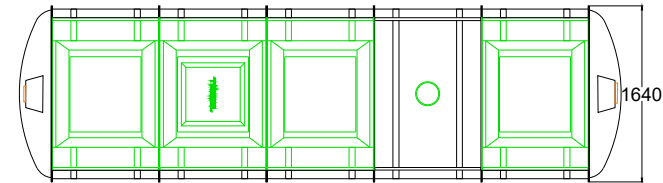

DRAWN BY NR	DRAWING DATE (DD/MM/YY) 16/11/16	EFFECTIVE DATE: (DD/MM/YY) 18/11/16	PRODUCT NAME: Novo IE 42 Gravity		PRODUCT NUMBER: 221100	ACC NUMBER: TGIE4201	
					DRAWING TYPE: SALES		
TOLERANCE: +/-5mm unless Specified			MATERIAL: GRP	SCALE: NOT TO SCALE	DRAWING TYPE: SALES		
UNITS: mm			DRWG NO: N/A	TANK REVISION: AE	REV. NO. 000	PAGE SIZE: A4	
JOB NUMBER: N/A			WEIGHT (KG): 600+600	PROJECT NO: N/A	ECO NO: N/A	COUNTRY: Ireland	