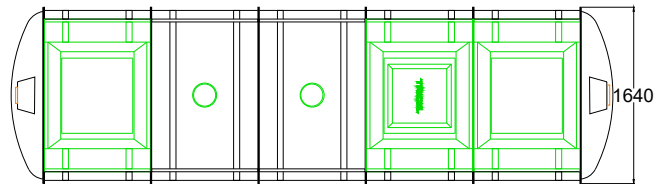

DRAWN BY NR	DRAWING DATE (DD/MM/YY) 16/11/16	EFFECTIVE DATE: (DD/MM/YY) 18/11/16	PRODUCT NAME: Novo IE 42 Gravity		PRODUCT NUMBER: 221100	ACC NUMBER: TGIE4201	
					DRAWING TYPE: SALES		
TOLERANCE: +/-5mm unless Specified			MATERIAL: GRP	SCALE: NOT TO SCALE	DRAWING TYPE: SALES		
UNITS: mm			DRWG NO: N/A	TANK REVISION: AE	REV. NO. 000	PAGE SIZE: A4	
JOB NUMBER: N/A			WEIGHT (KG): 600+600	PROJECT NO: N/A	ECO NO: N/A	COUNTRY: Ireland	