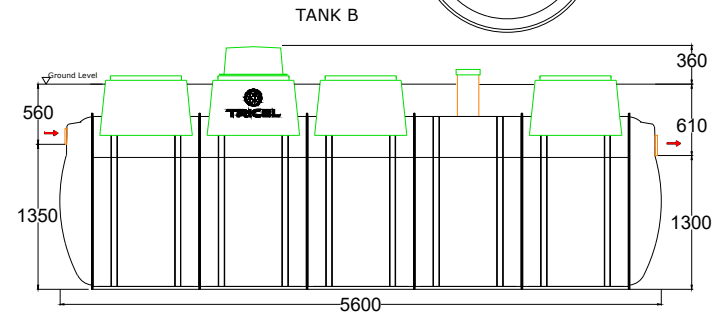

6

5

4

3

2

1

D

D

C

C

B

B

A

A

WEIGHT: 600KG

WEIGHT: 600KG