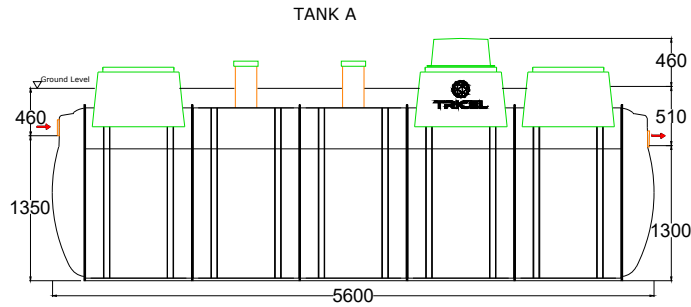

C

C

B

B

A

A

WEIGHT: 600KG

WEIGHT: 600KG

DRAWN BY NR	DRAWING DATE (DD/MM/YY) 16/11/16	EFFECTIVE DATE: (DD/MM/YY) 18/11/16	PRODUCT NAME: Novo IE 42 Gravity		PRODUCT NUMBER: 221100	ACC NUMBER: TGIE4201	
					DRAWING TYPE: SALES		
TOLERANCE: +/-5mm unless Specified			MATERIAL: GRP	SCALE: NOT TO SCALE	DRAWING TYPE: SALES		
UNITS: mm			DRWG NO: N/A	TANK REVISION: AE	REV. NO. 000	PAGE SIZE: A4	
JOB NUMBER: N/A			WEIGHT (KG): 600+600	PROJECT NO: N/A	ECO NO: N/A	COUNTRY: Ireland	