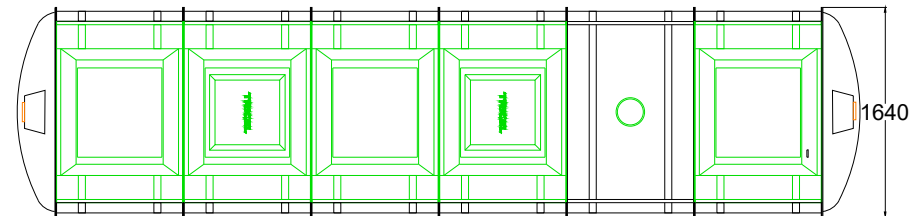

6

5

4

3

2

1

D

D

C

C

B

B

A

A

WEIGHT: 400KG

WEIGHT: 700KG

DRAWN BY NR	DRAWING DATE (DD/MM/YY) 16/11/16	EFFECTIVE DATE: (DD/MM/YY) 18/11/16	PRODUCT NAME: Novo IE 36 Gravity		PRODUCT NUMBER: 221099	ACC NUMBER: TGIE3601		
TOLERANCE: +/-5mm unless Specified			MATERIAL: GRP	SCALE: NOT TO SCALE	DRAWING TYPE: SALES			
UNITS: mm			DRWG NO: N/A	TANK REVISION: AE	REV. NO. 000			PAGE SIZE: A4
JOB NUMBER: N/A			WEIGHT (KG): 400+700	PROJECT NO: N/A	ECO NO: N/A			COUNTRY: Ireland

6

5

4

3

2

1