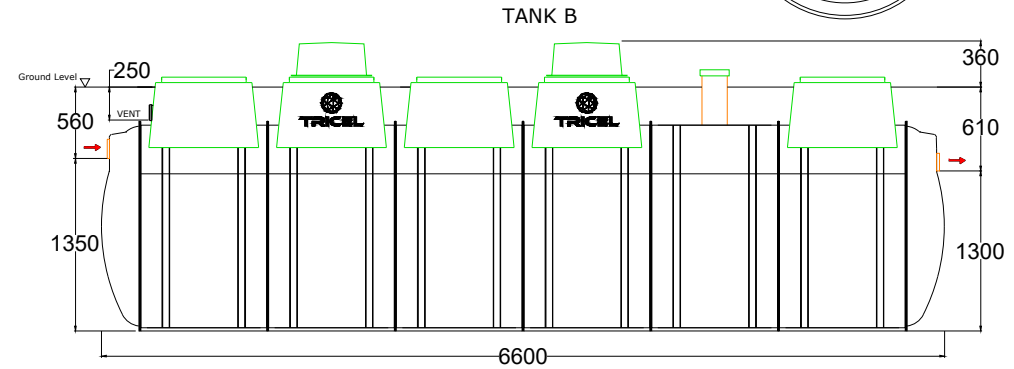

C

C

B

B

A

A

WEIGHT: 400KG

WEIGHT: 700KG

DRAWN BY NR	DRAWING DATE (DD/MM/YY) 16/11/16	EFFECTIVE DATE: (DD/MM/YY) 18/11/16	PRODUCT NAME: <b>Novo IE 36 Gravity</b>		PRODUCT NUMBER: 221099	ACC NUMBER: TGIE3601		
TOLERANCE: +/-5mm unless Specified			MATERIAL: GRP	SCALE: NOT TO SCALE	DRAWING TYPE: SALES			
UNITS: mm			DRWG NO: N/A	TANK REVISION: AE	REV. NO. 000			PAGE SIZE: A4
JOB NUMBER: N/A			WEIGHT (KG): 400+700	PROJECT NO: N/A	ECO NO: N/A			COUNTRY: Ireland