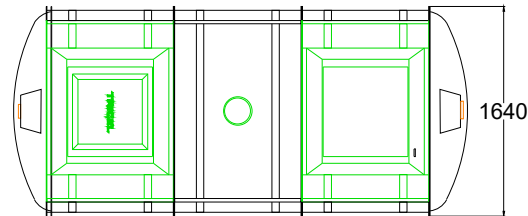

6

5

4

3

2

1

D

D

C

C

B

B

A

A

WEIGHT: 400KG

WEIGHT: 700KG

DRAWN BY NR	DRAWING DATE (DD/MM/YY) 16/11/16	EFFECTIVE DATE: (DD/MM/YY) 18/11/16	PRODUCT NAME: Novo IE 36 Gravity		PRODUCT NUMBER: 221099	ACC NUMBER: TGIE3601		
TOLERANCE: +/-5mm unless Specified			MATERIAL: GRP	SCALE: NOT TO SCALE	DRAWING TYPE: SALES			
UNITS: mm			DRWG NO: N/A	TANK REVISION: AE	REV. NO. 000			PAGE SIZE: A4
JOB NUMBER: N/A			WEIGHT (KG): 400+700	PROJECT NO: N/A	ECO NO: N/A			COUNTRY: Ireland

6

5

4

3

2

1