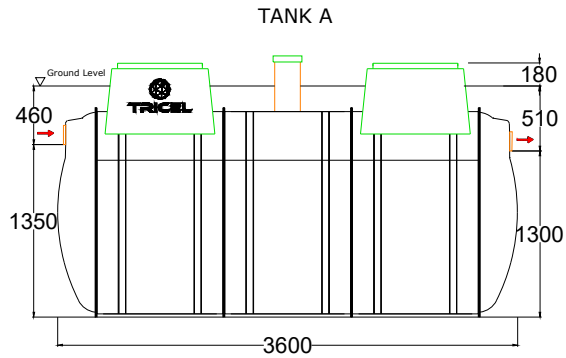

6

5

4

3

2

1

D

D

C

C

B

B

A

A

WEIGHT: 400KG

WEIGHT: 700KG

DRAWN BY NR	DRAWING DATE (DD/MM/YY) 16/11/16	EFFECTIVE DATE: (DD/MM/YY) 18/11/16	PRODUCT NAME: Novo IE 36 Gravity		PRODUCT NUMBER: 221099	ACC NUMBER: TGIE3601		
TOLERANCE: +/-5mm unless Specified			MATERIAL: GRP	SCALE: NOT TO SCALE	DRAWING TYPE: SALES			
UNITS: mm			DRWG NO: N/A	TANK REVISION: AE	REV. NO. 000			PAGE SIZE: A4
JOB NUMBER: N/A			WEIGHT (KG): 400+700	PROJECT NO: N/A	ECO NO: N/A			COUNTRY: Ireland

6

5

4

3

2

1