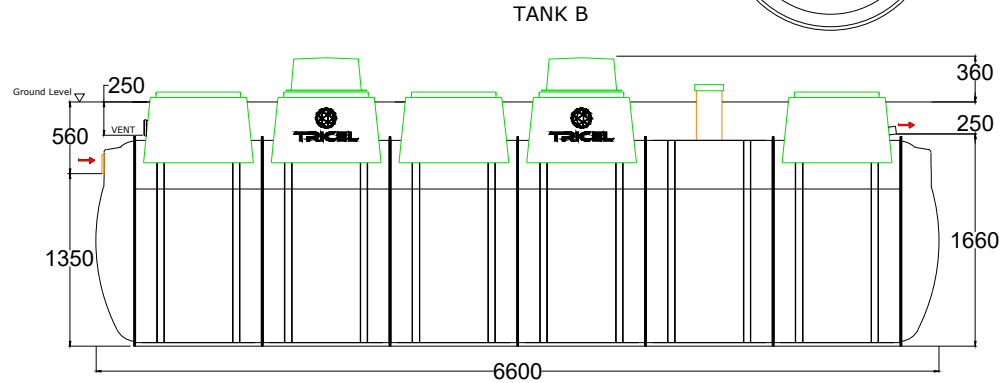

C

C

B

B

A

A

WEIGHT: 400KG

WEIGHT: 700KG

DRAWN BY NR	DRAWING DATE (DD/MM/YY) 16/11/16	EFFECTIVE DATE: (DD/MM/YY) 18/11/16	PRODUCT NAME: <b>Novo IE 36 Pumped</b>		PRODUCT NUMBER: 221110	ACC NUMBER: TPIE3601	
			TOLERANCE: +/-5mm unless Specified	MATERIAL: GRP	SCALE: NOT TO SCALE	DRAWING TYPE: SALES	
UNITS: mm		DRWG NO: N/A	TANK REVISION: AE	REV. NO. 000	PAGE SIZE: A4		
JOB NUMBER: N/A		WEIGHT (KG): 400+700	PROJECT NO: N/A	ECO NO: N/A	COUNTRY: Ireland		