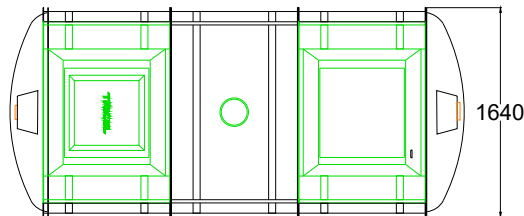

6

5

4

3

2

1

D

D

C

C

B

B

A

A

WEIGHT: 400KG