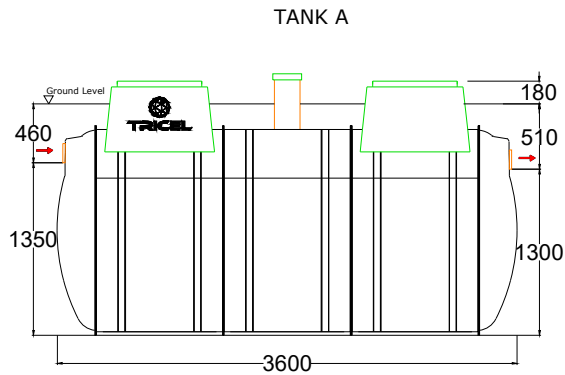

C

C

B

B

A

A

WEIGHT: 400KG

WEIGHT: 700KG

DRAWN BY NR	DRAWING DATE (DD/MM/YY) 16/11/16	EFFECTIVE DATE: (DD/MM/YY) 18/11/16	PRODUCT NAME: <b>Novo IE 36 Pumped</b>		PRODUCT NUMBER: 221110	ACC NUMBER: TPIE3601	
			TOLERANCE: +/-5mm unless Specified	MATERIAL: GRP	SCALE: NOT TO SCALE	DRAWING TYPE: SALES	
UNITS: mm		DRWG NO: N/A	TANK REVISION: AE	REV. NO. 000	PAGE SIZE: A4		
JOB NUMBER: N/A		WEIGHT (KG): 400+700	PROJECT NO: N/A	ECO NO: N/A	COUNTRY: Ireland		