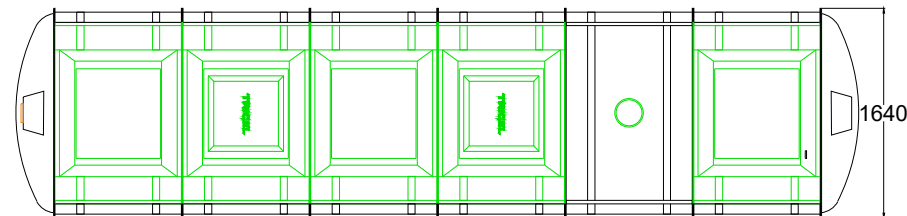

WEIGHT: 700KG

DRAWN BY NR	DRAWING DATE (DD/MM/YY) 16/11/16	EFFECTIVE DATE: (DD/MM/YY) 18/11/16	PRODUCT NAME: Novo IE 36 Pumped		PRODUCT NUMBER: 221110	ACC NUMBER: TPIE3601		
			TOLERANCE: +/-5mm unless Specified	MATERIAL: GRP	SCALE: NOT TO SCALE	DRAWING TYPE: SALES		
UNITS: mm		DRWG NO: N/A	TANK REVISION: AE	REV. NO. 000	PAGE SIZE: A4			
JOB NUMBER: N/A		WEIGHT (KG): 400+700	PROJECT NO: N/A	ECO NO: N/A	COUNTRY: Ireland			

6

5

4

3

2

1