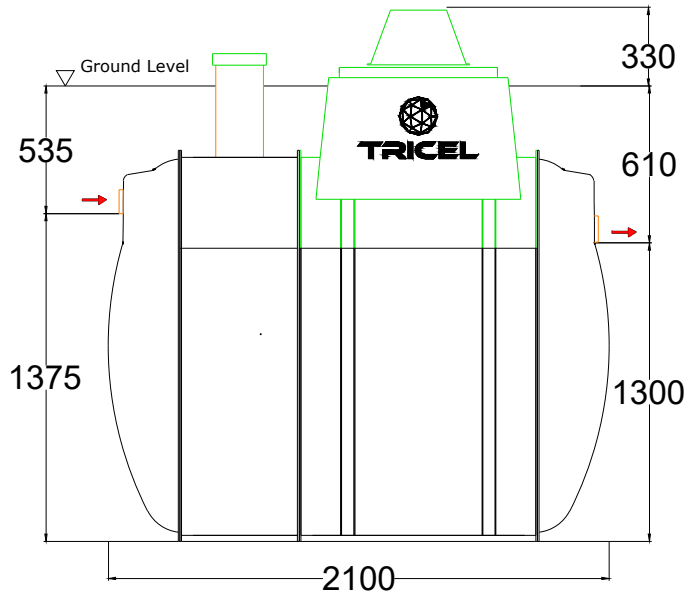

C

C

B

B

A

A

DRAWN BY NR	DRAWING DATE (DD/MM/YY) 16/11/16	EFFECTIVE DATE: (DD/MM/YY) 18/11/16	PRODUCT NAME: Novo IE6 Gravity		PRODUCT NUMBER: 221092	ACC NUMBER: TGE0602	
TOLERANCE: +/-5mm unless Specified		MATERIAL: GRP	SCALE: NOT TO SCALE	DRAWING TYPE: SALES			
UNITS: mm		DRWG NO: N/A	TANK REVISION: AE	REV. NO. 000	PAGE SIZE: A4		
JOB NUMBER: N/A		WEIGHT (KG): 270	PROJECT NO: N/A	ECO NO: N/A	COUNTRY: Ireland		