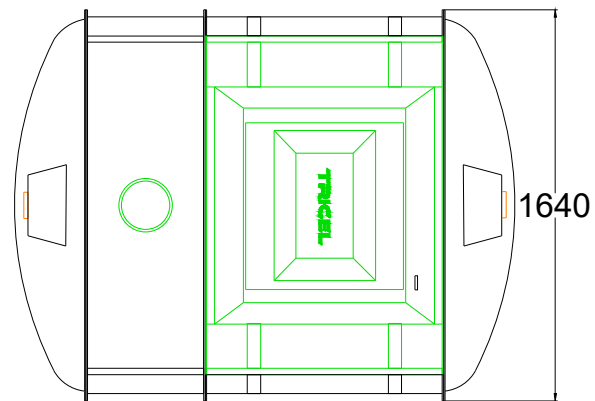

C

C

B

B

A

A

DRAWN BY NR	DRAWING DATE (DD/MM/YY) 16/11/16	EFFECTIVE DATE: (DD/MM/YY) 18/11/16	PRODUCT NAME: Novo IE6 Gravity		PRODUCT NUMBER: 221092	ACC NUMBER: TGE0602	
TOLERANCE: +/-5mm unless Specified		MATERIAL: GRP	SCALE: NOT TO SCALE	DRAWING TYPE: SALES			
UNITS: mm		DRWG NO: N/A	TANK REVISION: AE	REV. NO. 000	PAGE SIZE: A4		
JOB NUMBER: N/A		WEIGHT (KG): 270	PROJECT NO: N/A	ECO NO: N/A	COUNTRY: Ireland		