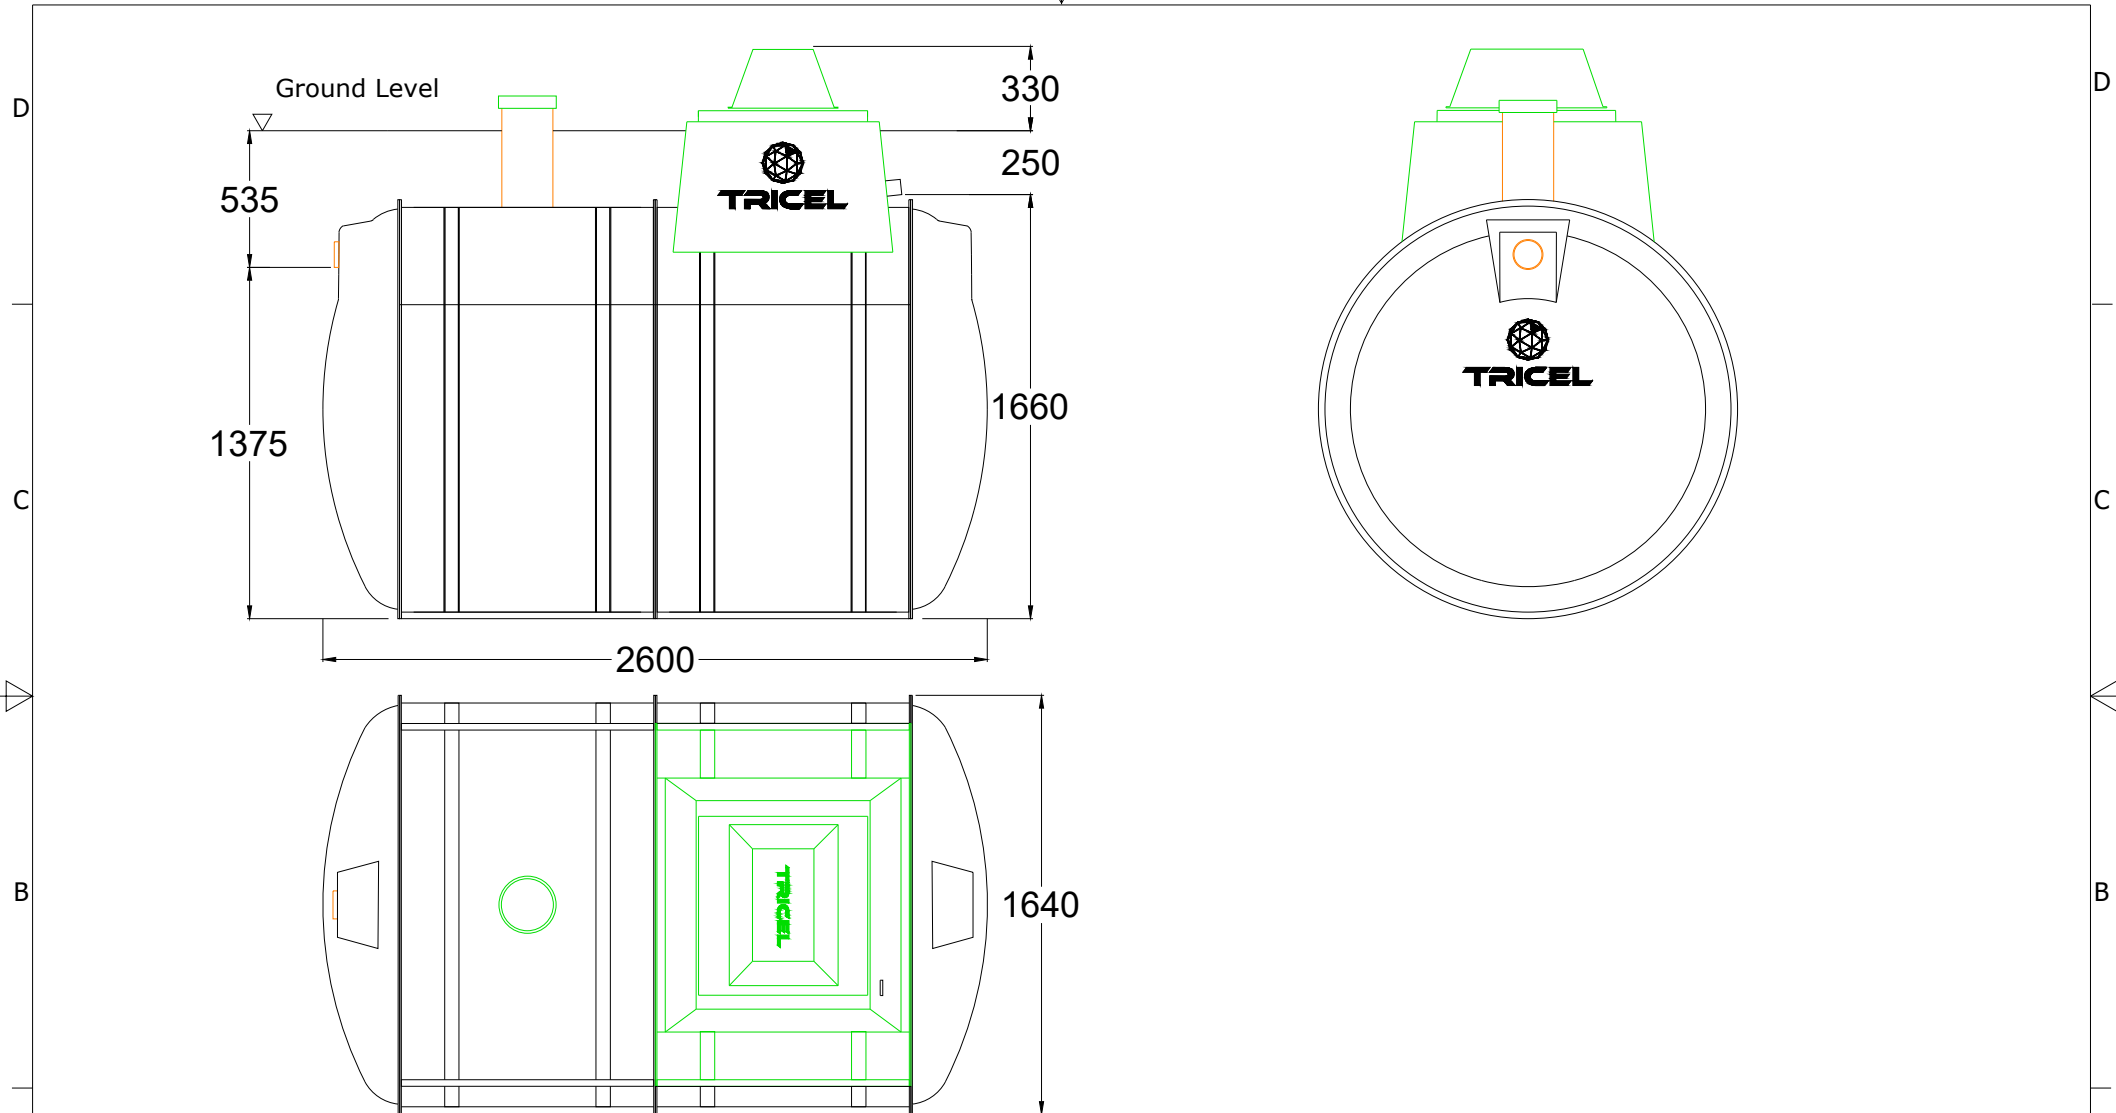

6

5

4

3

2

1

DRAWN BY		DRAWING DATE (DD/MM/YY)		EFFECTIVE DATE (DD/MM/YY)		PRODUCT NAME: Novo IE08 Pumped		PRODUCT NUMBER: 221104		ACC NUMBER:			
GM		01/02/22		01/02/22									
TOLERANCE: +/-5mm Unless Specified				MATERIAL: GRP		SCALE: NOT TO SCALE		DRAWING TYPE: SALES		 TRICEL			
UNITS: mm				DRWG NO: N/A		TANK REVISION: AF		REV. NO. 001				PAGE SIZE: A4	
JOB NUMBER: N/A				WEIGHT (KG): 300		PROJECT NO:		ECO NO: 405				COUNTRY: IRL	

6

5

4

3

2

1