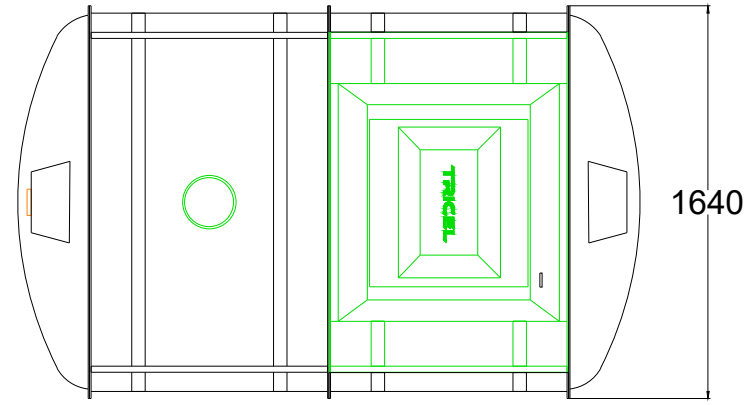

D

C

C

B

B

A

A

DRAWN BY NR	DRAWING DATE (DD/MM/YY) 16/11/16	EFFECTIVE DATE: (DD/MM/YY) 18/11/16	PRODUCT NAME: Novo IE8 Pumped	PRODUCT NUMBER: 221104	ACC NUMBER: TPIE0801	 TRICEL
TOLERANCE: +/-5mm unless Specified		MATERIAL: GRP	SCALE: NOT TO SCALE	DRAWING TYPE: SALES		
UNITS: mm		DRWG NO: N/A	TANK REVISION: AE	REV. NO. 000	PAGE SIZE: A4	
JOB NUMBER: N/A		WEIGHT (KG): 300	PROJECT NO: N/A	ECO NO: N/A	COUNTRY: Ireland	