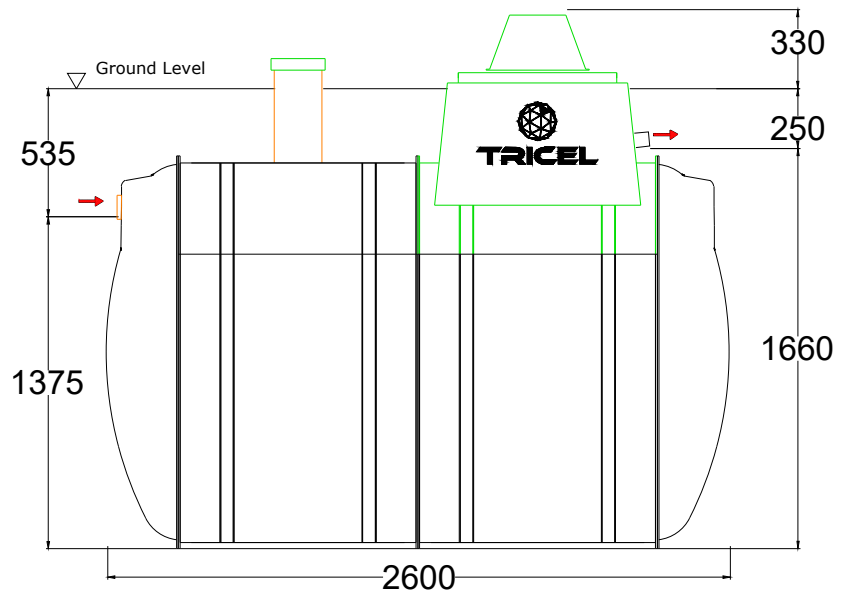

D

C

C

B

B

A

A

DRAWN BY NR	DRAWING DATE (DD/MM/YY) 16/11/16	EFFECTIVE DATE: (DD/MM/YY) 18/11/16	PRODUCT NAME: Novo IE8 Pumped	PRODUCT NUMBER: 221104	ACC NUMBER: TPIE0801	 TRICEL
TOLERANCE: +/-5mm unless Specified		MATERIAL: GRP	SCALE: NOT TO SCALE	DRAWING TYPE: SALES		
UNITS: mm		DRWG NO: N/A	TANK REVISION: AE	REV. NO. 000	PAGE SIZE: A4	
JOB NUMBER: N/A		WEIGHT (KG): 300	PROJECT NO: N/A	ECO NO: N/A	COUNTRY: Ireland	