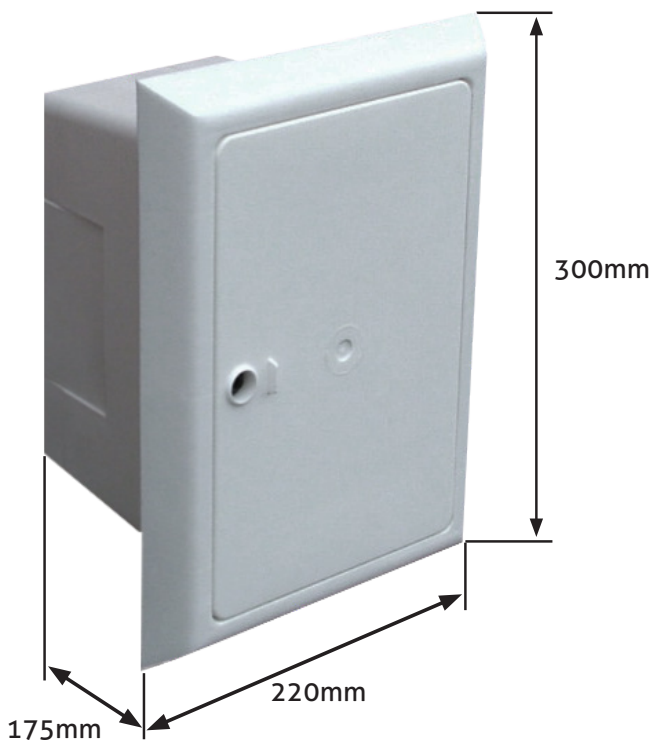

**Meter Box
Cable
ETU Telecom
Recessed**

Compliant with Irish Standards

STOCK CODE: M079

The Tricel cable box is a domestic Entrance Termination Unit (ETU) box used for Eir, eircom, pure TELECOM, Sky, Virgin, Chorus, NTL and all other domestic services. External phone lines terminate in the cable box giving easy access for maintenance and upgrading.

SPECIFICATIONS AND KEY FEATURES

- Hinges on the right.
- Lockable doors.
- Timber backboard.
- Corrosion resistant - PVC.
- Replacement doors available (M076).
- Multiple cable entry points inside of the box.
- Recessed box for exterior walls giving easy access to network equipment.

DIMENSIONS

Box: 300mm high x 220mm wide x 175mm deep.
Door: 248mm high x 168mm wide*.
Opening required: 232mm high x 152mm wide x 150mm deep.

MATERIAL

PVC

* Approximate dimensions.

In accordance with Tricel's normal policy of product development, these specifications are subject to change without notice.