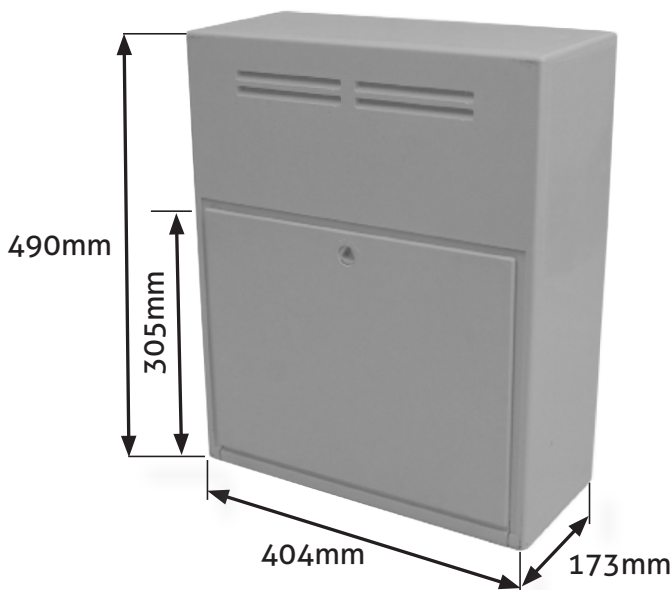

**Meter Box
Gas
Overbox
Atlas - Tricel - Killarney Plastics
Surface**

Compliant with Irish Standards

STOCK CODE: M097

SPECIFICATIONS AND KEY FEATURES

- Approved by Gas Networks Ireland.
- Suitable for Atlas box/ Tricel (Killarney) box.
- Compliant with Gas Networks Ireland standards DO/DS/S/MB/002.
- Constructed from GRP – Glass Reinforced Plastic.
- Will not corrode, weather resistant.
- Easily cleaned and can be painted.
- Hinge on bottom.

INSTALLATION

1. Remove damaged/old lid and frame, by unscrewing the wing nut and cap screw on the base and lifting the frame up and pull out from the box.
2. Slot the metal bar located inside the frame over the lip of the box mounted on the wall.
3. The frame and door is then fastened to the back through the hole at the base of the box with the M5 x 20 socket cap screw and wing nut (supplied).

ASSOCIATED PRODUCT

Spare key (170001).

DIMENSIONS

490mm high x 404mm wide x 173mm deep.
Internal dimensions at rear are 480mm x 390mm*.

* Approximate dimensions.

In accordance with Tricel's normal policy of product development, these specifications are subject to change without notice.