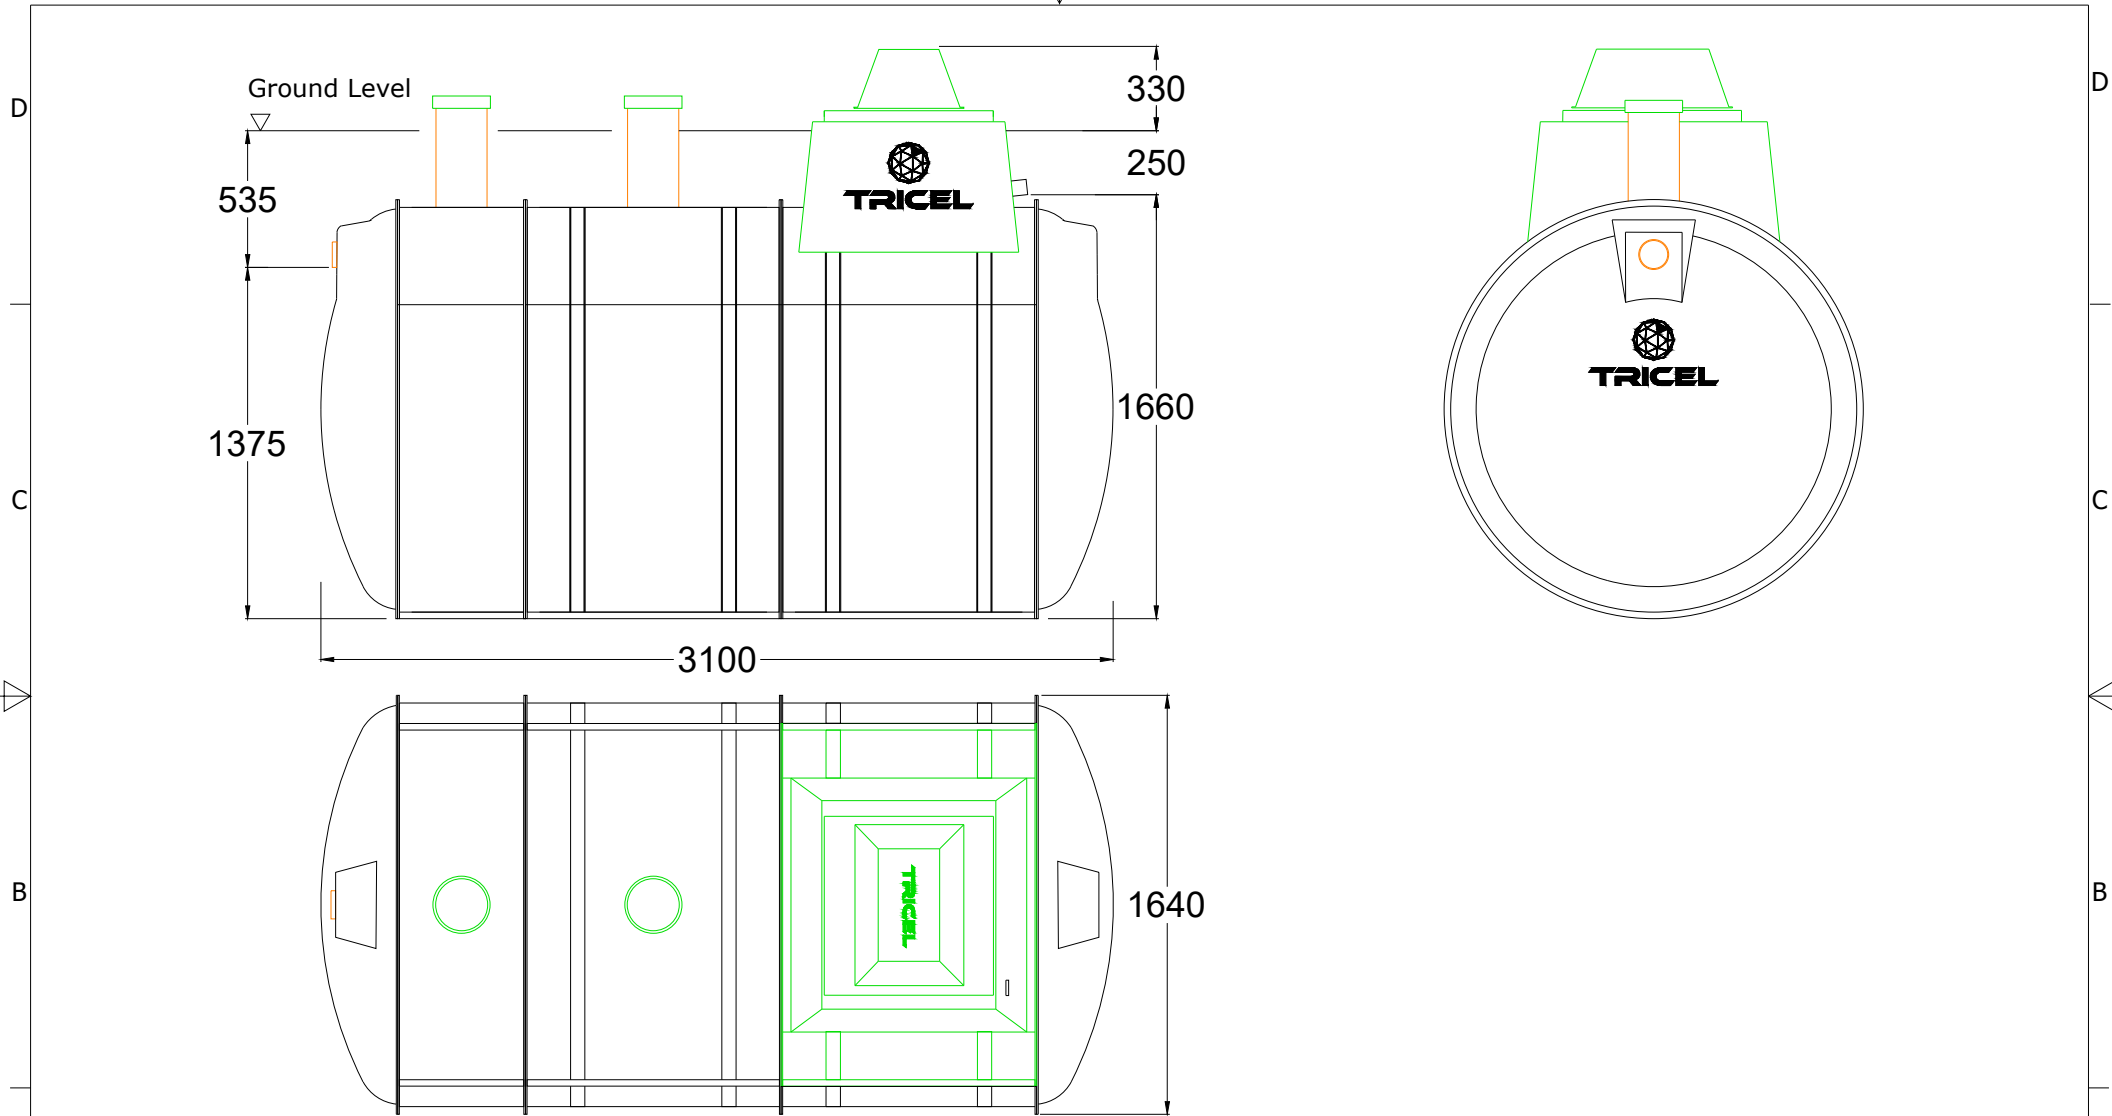

6

5

4

3

2

1

DRAWN BY		DRAWING DATE (DD/MM/YY)		EFFECTIVE DATE (DD/MM/YY)		PRODUCT NAME: Novo IE10 Pumped		PRODUCT NUMBER: 221105		ACC NUMBER:			
GM		01/02/22		01/02/22									
TOLERANCE: +/-5mm Unless Specified				MATERIAL: GRP		SCALE: NOT TO SCALE		DRAWING TYPE: SALES		 TRICEL			
UNITS: mm				DRWG NO: N/A		TANK REVISION: AF		REV. NO. 001				PAGE SIZE: A4	
JOB NUMBER: N/A				WEIGHT (KG): 370		PROJECT NO:		ECO NO: 405				COUNTRY: IRL	

6

5

4

3

2

1